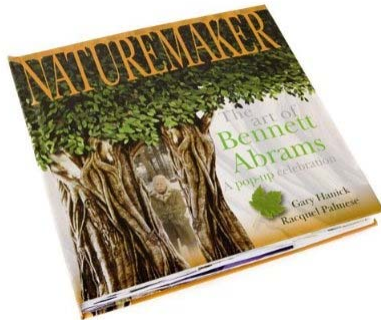

News From NatureMaker

NatureMaker Pop-up Book
Now On Sale!

"NATUREMAKER - The Art of Bennett Abrams" is a collector's item for art and pop-up enthusiasts. Click [here](#) to learn more.

In This Issue

[Grand Hyatt Moscow](#)

In this issue we focus on some of our outstanding projects of 2008.

GRAND HYATT MOSCOW - FEDERATION TOWER

NatureMaker was commissioned by internationally renowned Hirsch Bedner Associates to create a "sky forest" of winter birch trees for the 62nd floor lobby of the Grand Hyatt Moscow. Located on the top floor of Moscow's Federation Tower (soon to include two of the tallest buildings in Europe), the grove of seventy eight (78) 20' - 26' tall birch trees meanders through the