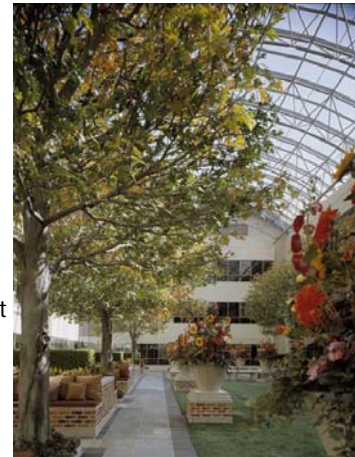

HEALING GARDENS AT WILLIAM BEAUMONT HOSPITAL

When landscape architects, Grissim Metz Andriese Associates, Inc., were selected by William Beaumont Hospital in a design competition to create healing gardens in the interior atrium of the new South Tower addition in Royal Oak, Michigan, the result is a multi-sensory environment for patients, families, and staff that captures the essence of a verdant maple grove at its peak. Read more about this installation [here](#).